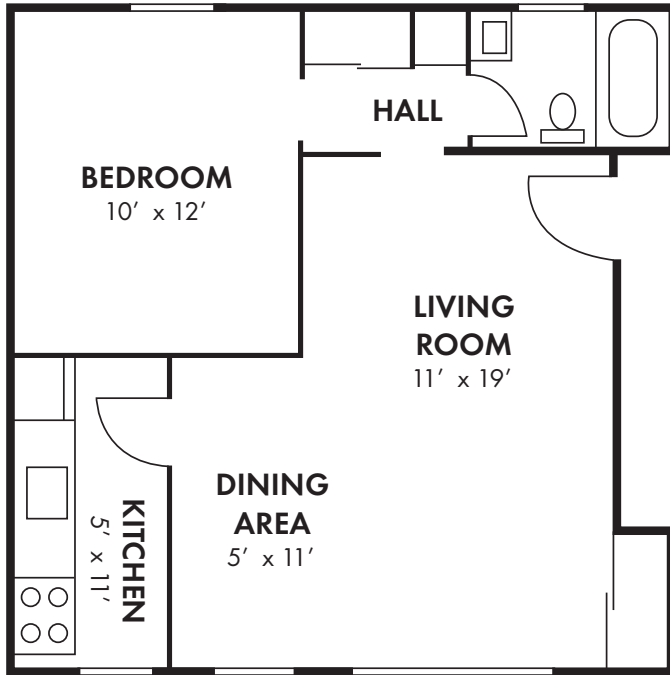

## WEDGEWOOD HILLS

3250 Wakefield Rd. • Harrisburg, PA • 17109

Phone: 717-545-8813 • Fax: 717-545-7534

**ONE BEDROOM / ONE BATH - 560 sq. ft.**

Square Footage is approximate