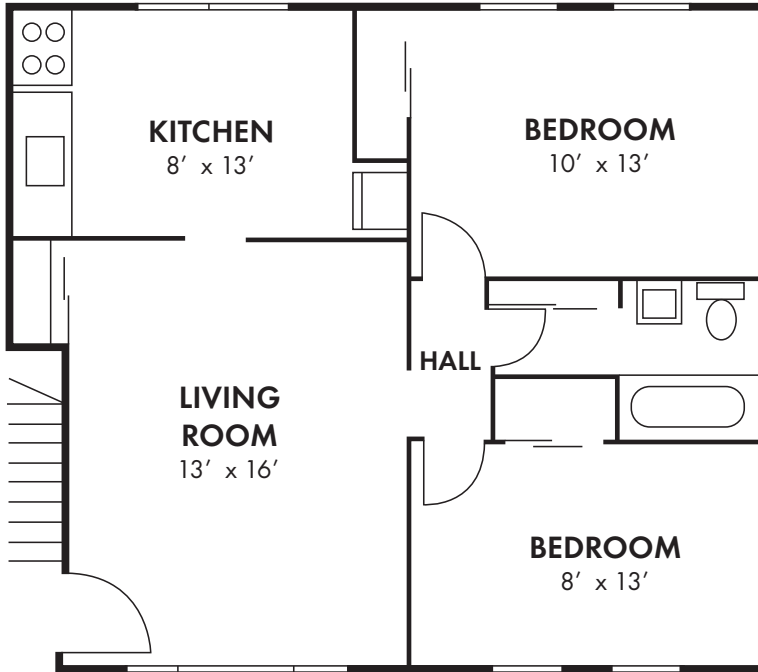

## WEDGEWOOD HILLS

3250 Wakefield Rd. • Harrisburg, PA • 17109

Phone: 717-545-8813 • Fax: 717-545-7534

**TWO BEDROOM / ONE BATH - 740 sq. ft.**

Square Footage is approximate