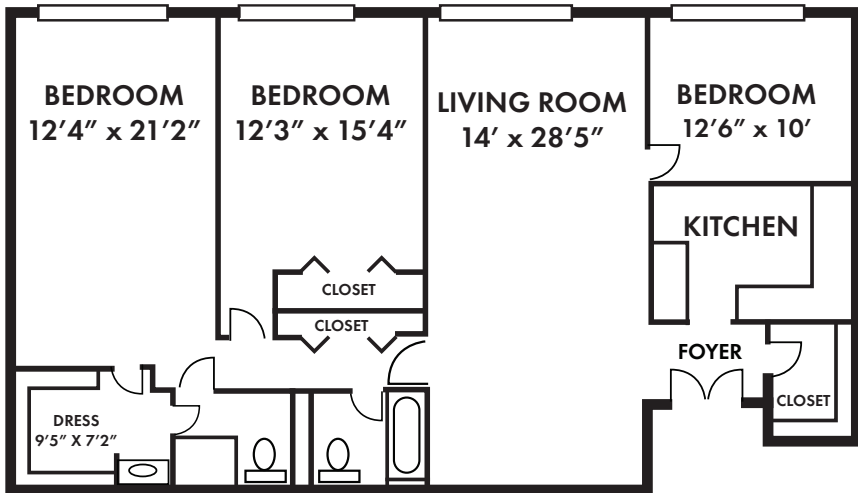

www.morgan-properties.com

Welcome HOME

BELVEDERE TOWERS

1190 West Northern Parkway • Baltimore, MD • 21210

Phone: 410-433-7100 • Fax: 410-435-6350

The Kent - 3 Bedroom/Small - 1354 sq.ft.

Square Footage is approximate