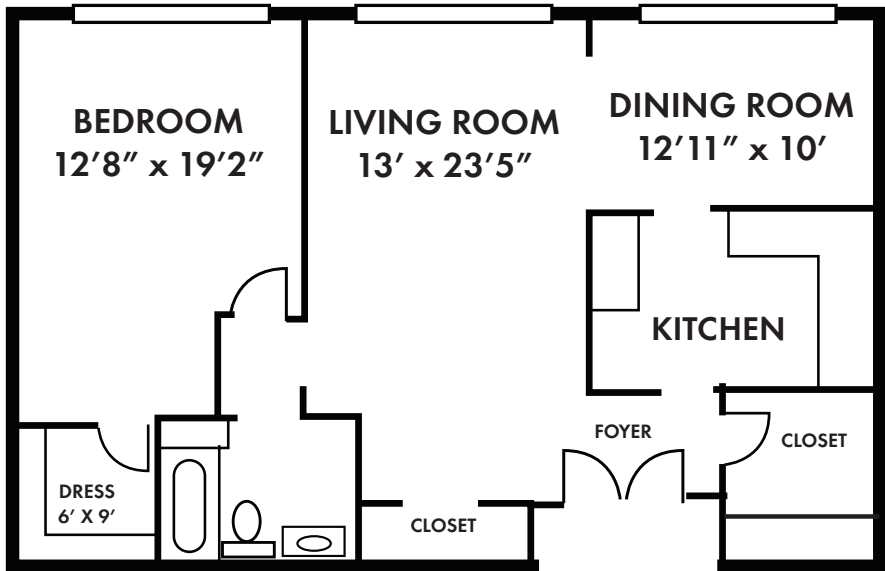

Welcome HOME

BELVEDERE TOWERS

1190 West Northern Parkway • Baltimore, MD • 21210

Phone: 410-433-7100 • Fax: 410-435-6350

The Baltimore - 1 Bedroom/Small - 890 sq.ft.

Square Footage is approximate

RENTAL INFORMATION*