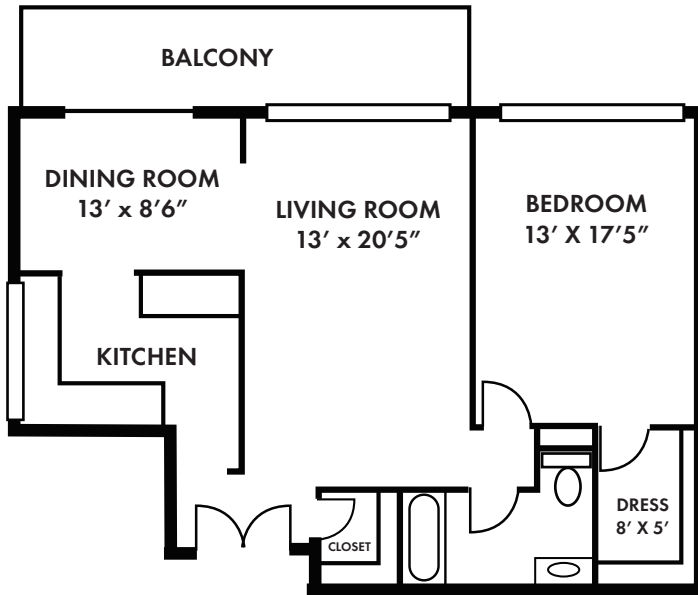

Welcome HOME

BELVEDERE TOWERS

1190 West Northern Parkway • Baltimore, MD • 21210

Phone: 410-433-7100 • Fax: 410-435-6350

The Baltimore - 1 Bedroom/Small - 890 sq.ft.

Square Footage is approximate

RENTAL INFORMATION*

Welcome HOME

BELVEDERE TOWERS

1190 West Northern Parkway • Baltimore, MD • 21210

Phone: 410-433-7100 • Fax: 410-435-6350

The Calvert - 1 Bedroom/Medium/Balcony - 960 sq.ft.

Square Footage is approximate

RENTAL INFORMATION*