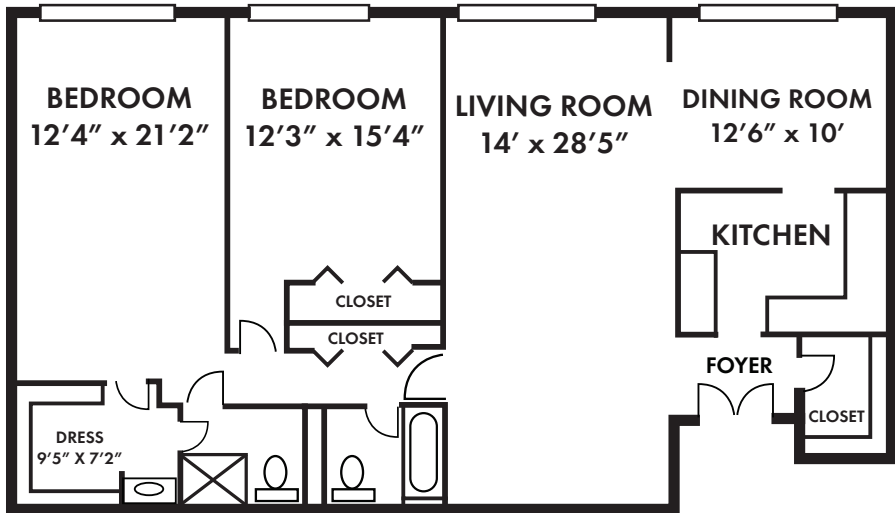

Welcome HOME

BELVEDERE TOWERS

1190 West Northern Parkway • Baltimore, MD • 21210

Phone: 410-433-7100 • Fax: 410-435-6350

The Fredrick - 2 Bedroom/Medium - 1354 sq. ft.

Square Footage is approximate

RENTAL INFORMATION*