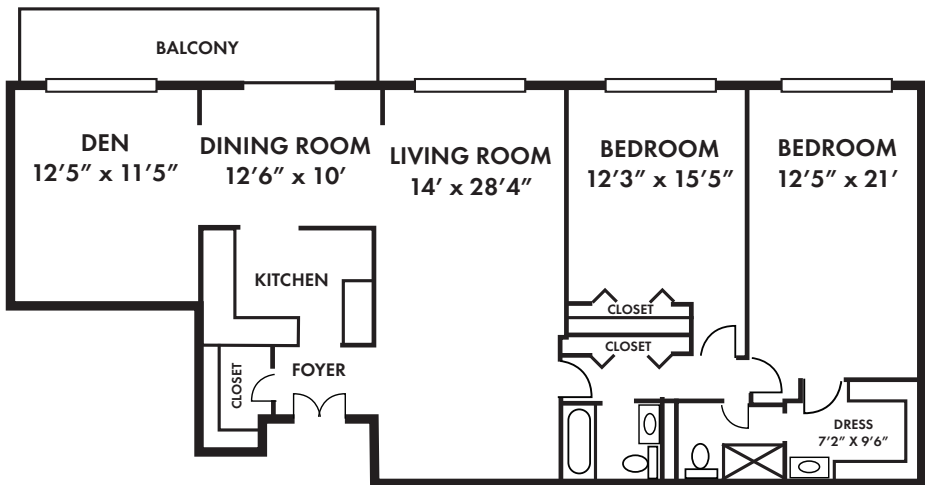

EQUAL HOUSING
OPPORTUNITY

Welcome HOME

BELVEDERE TOWERS

1190 West Northern Parkway • Baltimore, MD • 21210

Phone: 410-433-7100 • Fax: 410-435-6350

The Harford - 2 Bedroom/Den/Large - 1571 sq.ft.

Square Footage is approximate