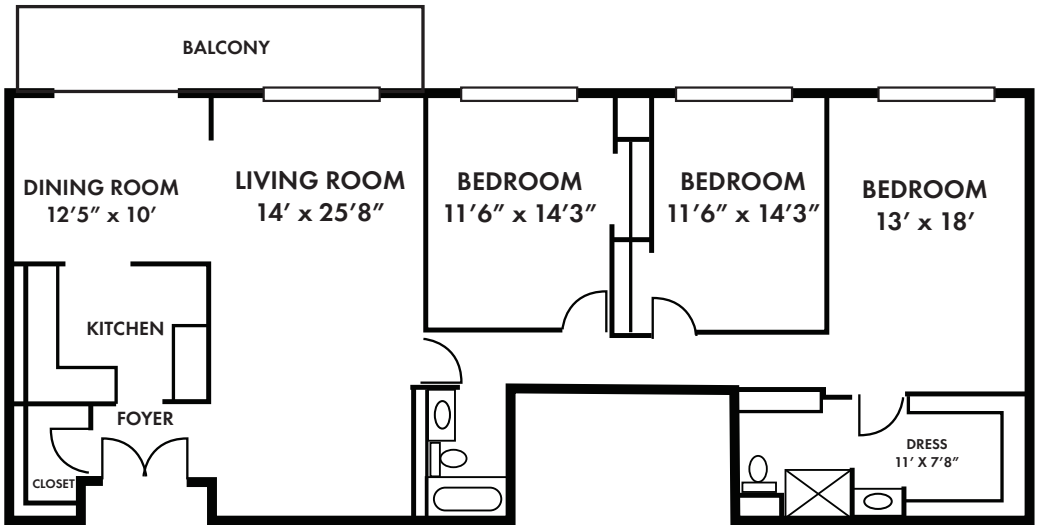

www.morgan-properties.com

Welcome HOME

BELVEDERE TOWERS

1190 West Northern Parkway • Baltimore, MD • 21210

Phone: 410-433-7100 • Fax: 410-435-6350

The Washington - 3 Bedroom/Medium - 1552 sq. ft.

Square Footage is approximate