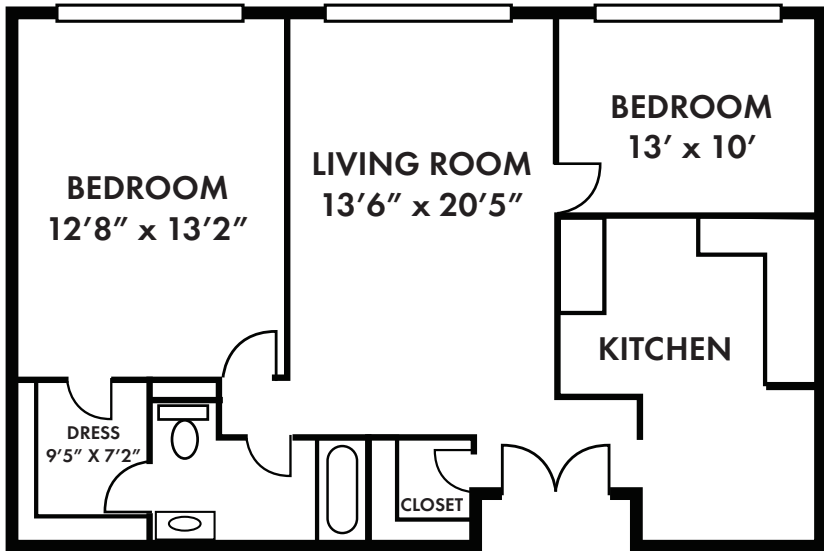

Welcome HOME

BELVEDERE TOWERS

1190 West Northern Parkway • Baltimore, MD • 21210

Phone: 410-433-7100 • Fax: 410-435-6350

The Caroline - 1 Bedroom/Large - 1050 sq. ft.

Square Footage is approximate

RENTAL INFORMATION*

Welcome HOME

BELVEDERE TOWERS

1190 West Northern Parkway • Baltimore, MD • 21210

Phone: 410-433-7100 • Fax: 410-435-6350

The Charles - 2 Bedroom/Small - 1050 sq. ft.

Square Footage is approximate

RENTAL INFORMATION*