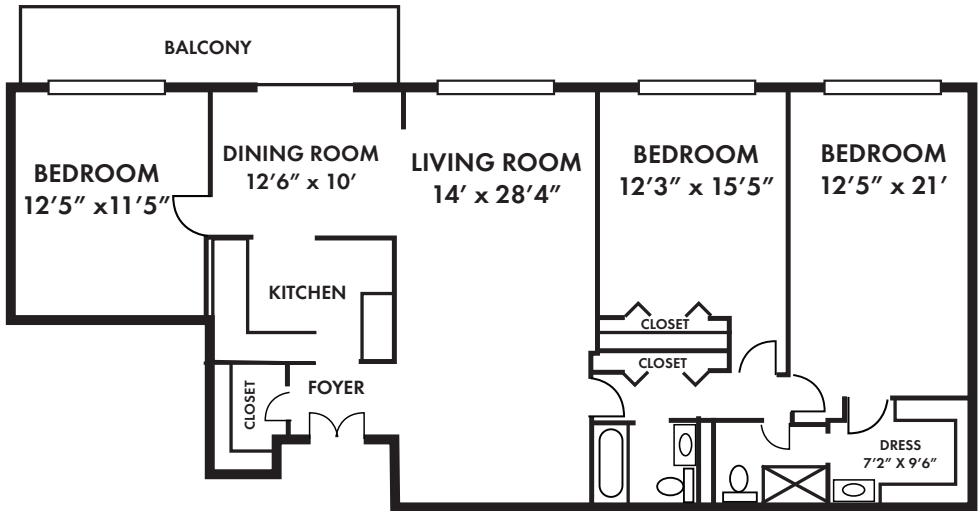

www.morgan-properties.com

Welcome HOME

BELVEDERE TOWERS

1190 West Northern Parkway • Baltimore, MD • 21210

Phone: 410-433-7100 • Fax: 410-435-6350

The Maryland - 3 Bedroom/Large - 1571 sq.ft.

Square Footage is approximate