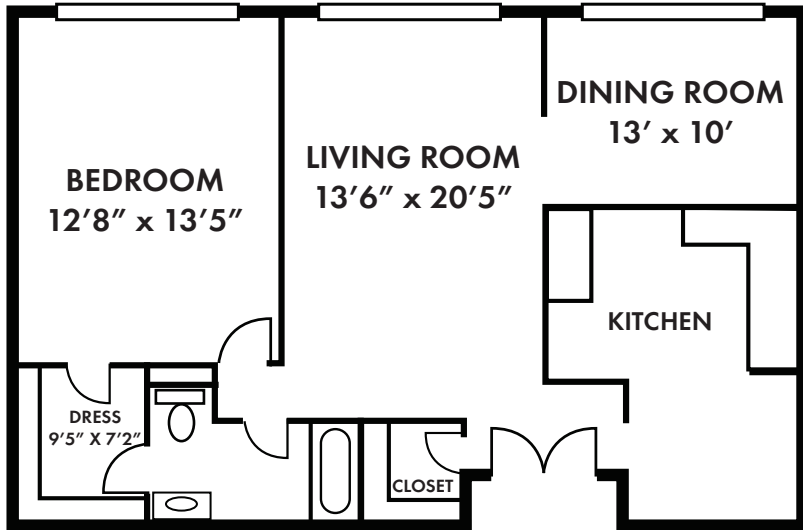

Welcome HOME

BELVEDERE TOWERS

1190 West Northern Parkway • Baltimore, MD • 21210

Phone: 410-433-7100 • Fax: 410-435-6350

The Caroline - 1 Bedroom/Large - 1050 sq. ft.

Square Footage is approximate

RENTAL INFORMATION*