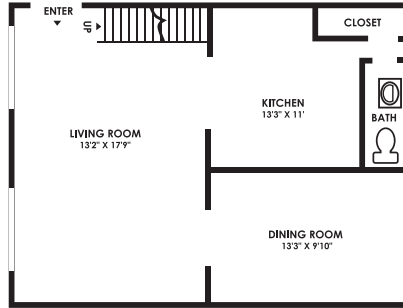

www.morgan-properties.com

Welcome HOME

CONSTANTINE VILLAGE

Constantine Place • Summit, NJ • 07901

Phone: 908-273-6115 • Fax: 908-273-8181

TWO BEDROOM/1½ BATH - 891 sq. ft.

Square Footage is approximate

RENTAL INFORMATION*