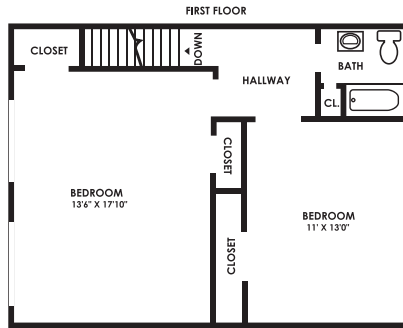

www.morgan-properties.com

Welcome HOME

CONSTANTINE VILLAGE

Constantine Place • Summit, NJ • 07901

Phone: 908-273-6115 • Fax: 908-273-8181

TWO BEDROOM/1½ BATH - 891 sq. ft.

Square Footage is approximate

RENTAL INFORMATION*