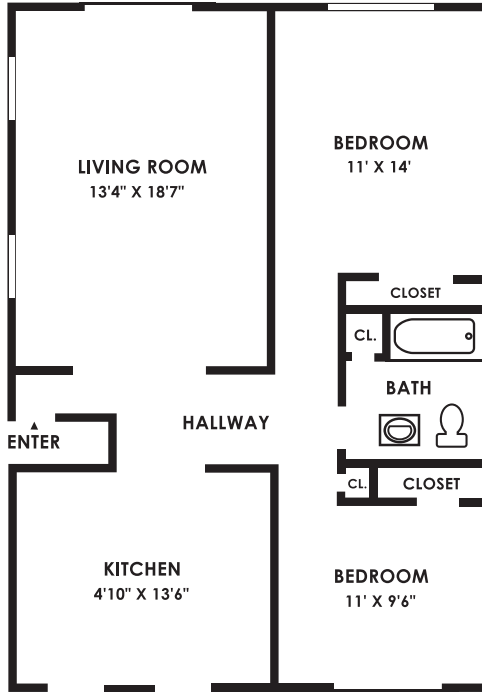

Welcome HOME

CONSTANTINE VILLAGE

Constantine Place • Summit, NJ • 07901

Phone: 908-273-6115 • Fax: 908-273-8181

TWO BEDROOM / ONE BATH - 750 sq.ft.
Square Footage is approximate

RENTAL INFORMATION*

Date: _____

Welcome HOME

CONSTANTINE VILLAGE

Constantine Place • Summit, NJ • 07901

Phone: 908-273-6115 • Fax: 908-273-8181

TWO BEDROOM/ONE BATH - 891 sq. ft.

Square Footage is approximate

RENTAL INFORMATION*

Date: _____