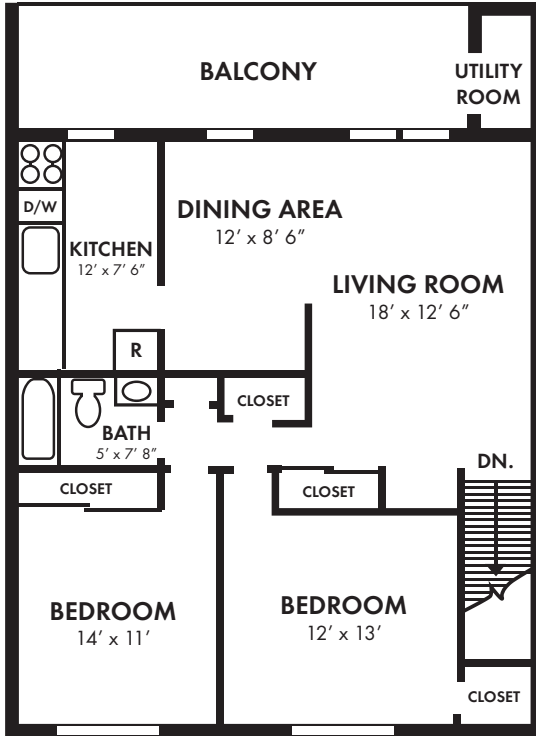

www.morgan-properties.com

Welcome HOME

EASTAMPTON GARDENS

A-1 Bentley Road • Eastampton, NJ • 08060
Phone: 609-267-4071 • Fax: 609-267-8467

TWO BEDROOM / ONE BATH - 1030 sq. ft.

Square Footage is approximate