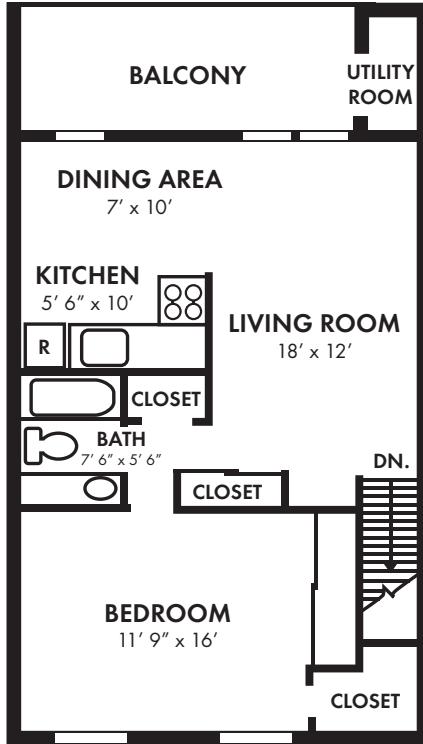

Welcome HOME

EASTAMPTON GARDENS

A-1 Bentley Road • Eastampton, NJ • 08060

Phone: 609-267-4071 • Fax: 609-267-8467

ONE BEDROOM / ONE BATH - 814 sq. ft.

Square Footage is approximate

RENTAL INFORMATION*

Date: _____