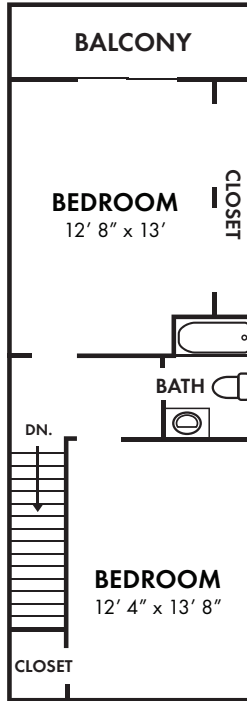

Welcome HOME

HOLIDAY ON THE BAY

372 Kettle Creek Road, Apt. 1 • Toms River, NJ • 08753

Phone: 732-255-5200 • Fax: 732-255-4711

FIRST FLOOR

SECOND FLOOR

TWO BEDROOM / 1.5 BATHS - 950 sq.ft.

Square Footage is approximate