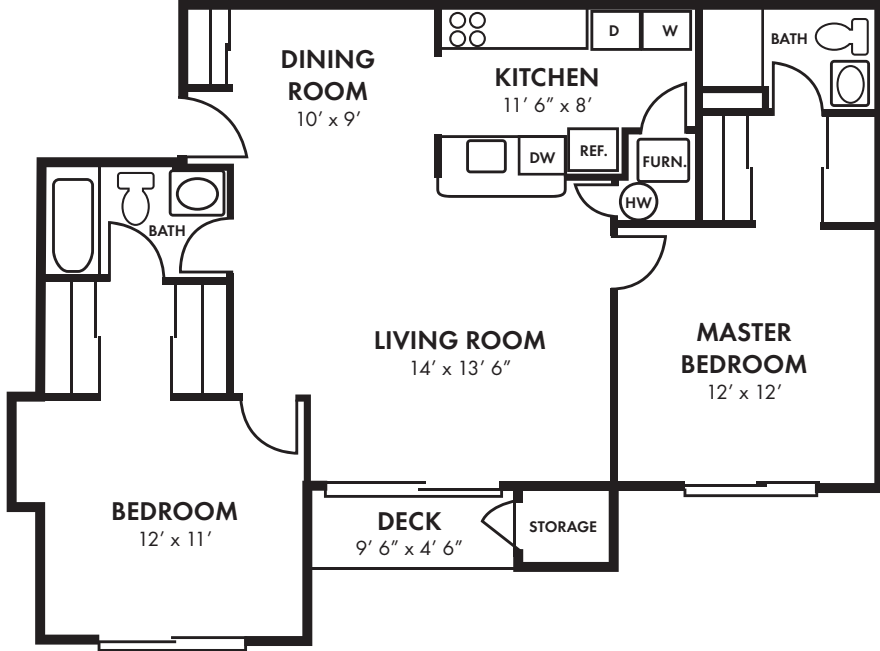

*All prices are subject to change without notice.

www.morgan-properties.com

Welcome HOME

THE LANDINGS

800 Falcon Dr. • Absecon, NJ • 08201

Phone: 609-641-2843 • Fax: 609-646-3651

TWO BEDROOM / TWO BATH - 1175 sq. ft.