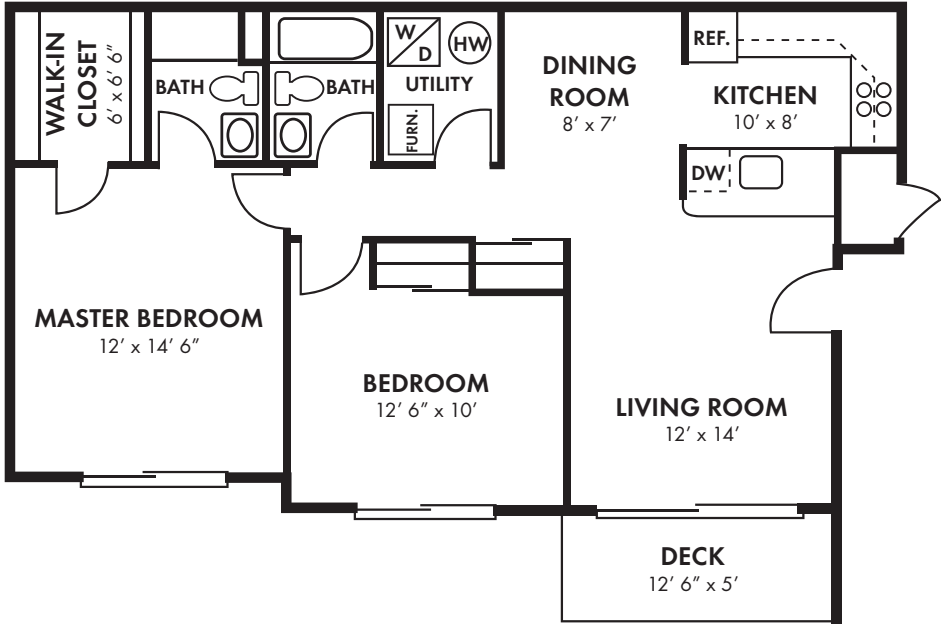

www.morgan-properties.com

Welcome HOME

THE LANDINGS

800 Falcon Dr. • Absecon, NJ • 08201

Phone: 609-641-2843 • Fax: 609-646-3651

TWO BEDROOM / TWO BATH - 1125 sq. ft.

Square Footage is approximate

RENTAL INFORMATION*

*All prices are subject to change without notice.

www.morgan-properties.com

Welcome HOME

THE LANDINGS

800 Falcon Dr. • Absecon, NJ • 08201

Phone: 609-641-2843 • Fax: 609-646-3651

TWO BEDROOM / TWO BATH - 1175 sq. ft.