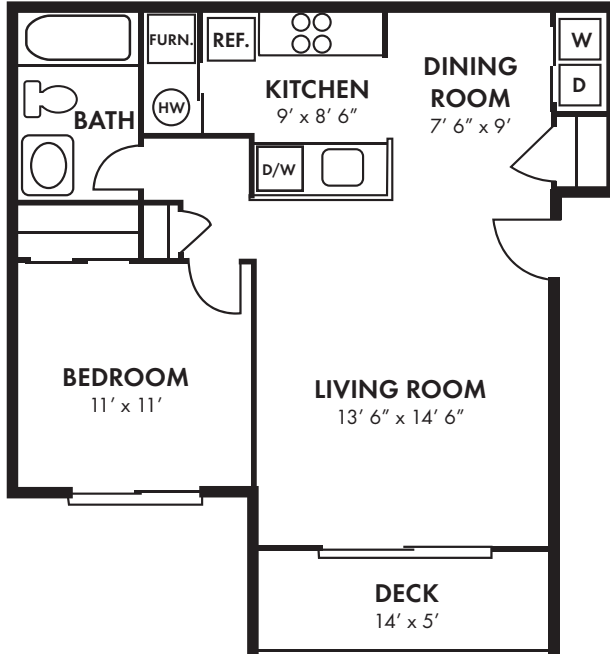

Welcome HOME

THE LANDINGS

800 Falcon Dr. • Absecon, NJ • 08201

Phone: 609-641-2843 • Fax: 609-646-3651

ONE BEDROOM / ONE BATH - 900 sq. ft.

Square Footage is approximate

RENTAL INFORMATION*

Date: _____