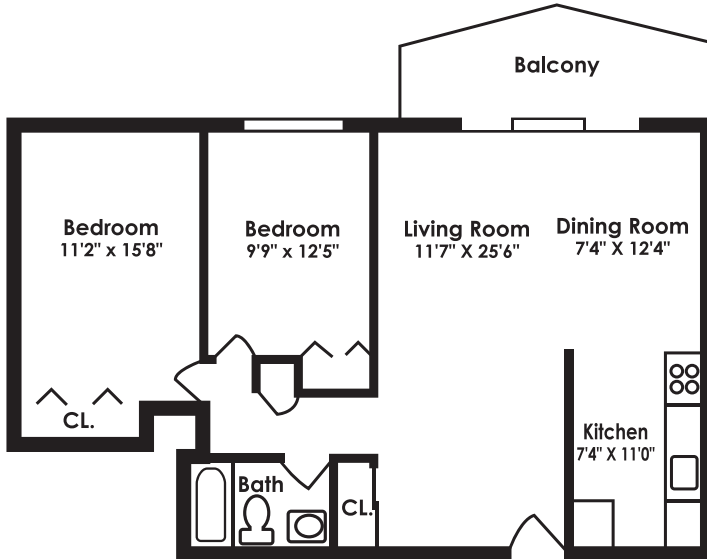

www.morgan-properties.com

Welcome HOME

LEXINGTON

106 Chestnut Street • Cherry Hill, NJ • 08002

Phone: 856-667-2090 • Fax: 856-667-1101

TWO BEDROOM / ONE BATH - 981 sq.ft.
 Square Footage is approximate

RENTAL INFORMATION*