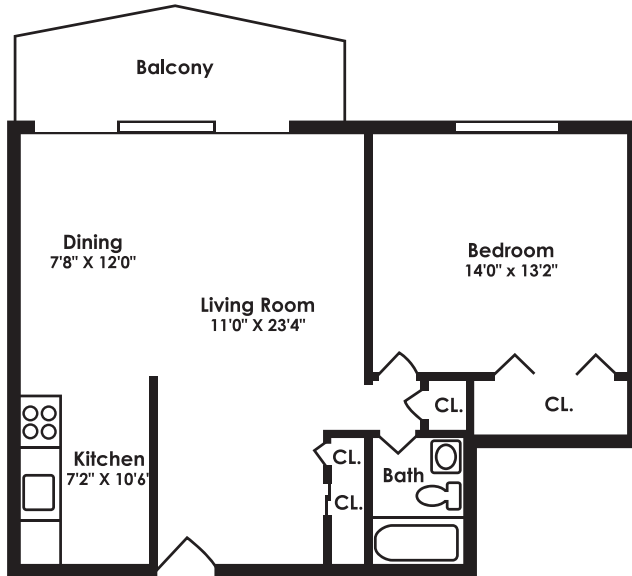

Welcome HOME

LEXINGTON

106 Chestnut Street • Cherry Hill, NJ • 08002

Phone: 856-667-2090 • Fax: 856-667-1101

ONE BEDROOM / ONE BATH - 783 sq.ft.
Square Footage is approximate

RENTAL INFORMATION*

Date: _____

www.morgan-properties.com

Welcome HOME

LEXINGTON

106 Chestnut Street • Cherry Hill, NJ • 08002

Phone: 856-667-2090 • Fax: 856-667-1101

TWO BEDROOM / ONE BATH - 981 sq.ft.
 Square Footage is approximate

RENTAL INFORMATION*