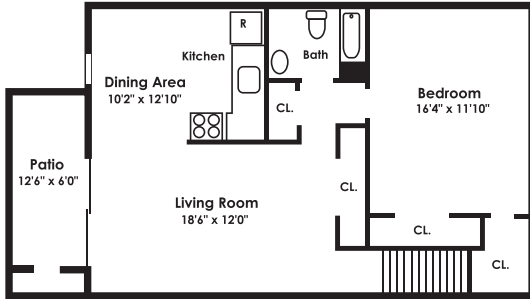

Welcome HOME

LONGVIEW

2351 Carpenter Road • Wilmington, DE • 19810

Phone: 302-475-3120 • Fax: 302-475-3443

ONE BEDROOM / ONE BATH - 765 sq.ft.
Square Footage is approximate

RENTAL INFORMATION*

Date: _____

Leasing Professional: _____