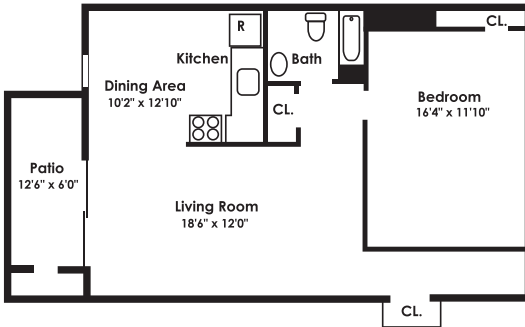

Welcome HOME

LONGVIEW

2351 Carpenter Road • Wilmington, DE • 19810

Phone: 302-475-3120 • Fax: 302-475-3443

ONE BEDROOM / ONE BATH - 765 sq.ft.
Square Footage is approximate

RENTAL INFORMATION*

Date: _____

Leasing Professional: _____