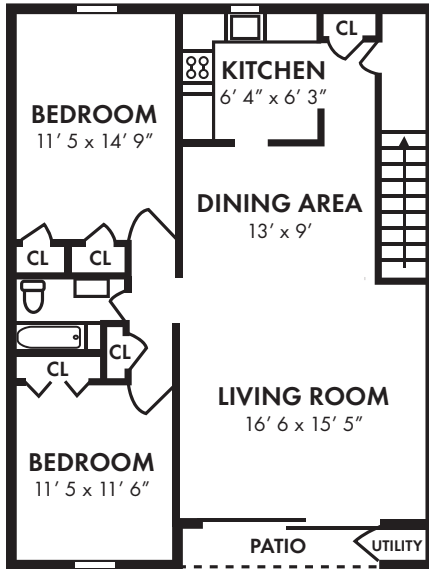

UPSTAIRS MAPLETON

TWO BEDROOM/ONE BATH - 1112 sq. ft.

Square Footage is approximate

RENTAL INFORMATION*

Date: _____

Leasing Professional: _____

Apartment Rent: \$ _____

Application Fee: \$ _____