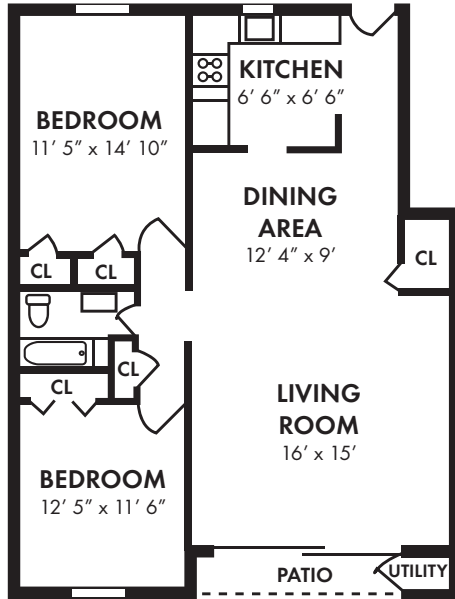

UPSTAIRS MAPLETON

TWO BEDROOM/ONE BATH - 1112 sq. ft.

Square Footage is approximate

RENTAL INFORMATION*

Date: _____

Leasing Professional: _____

Apartment Rent: \$ _____

Application Fee: \$ _____

177 Willis Road • Dover, DE • 19901

Phone: 302-678-4515 • Fax: 302-678-9920

DOWNSTAIRS MAPLETON

TWO BEDROOM/ONE BATH - 906 sq. ft.

Square Footage is approximate

RENTAL INFORMATION*

Date: _____

Leasing Professional: _____