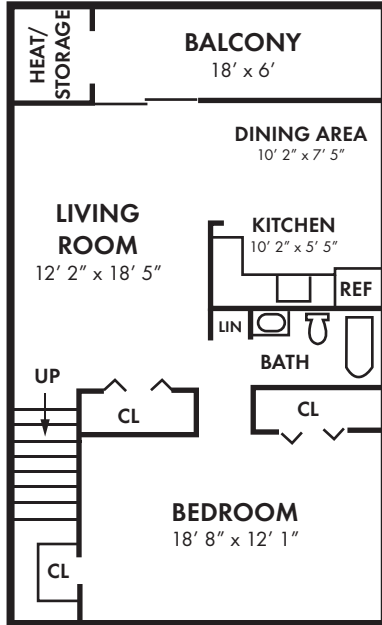

Welcome HOME

MAPLETON SQUARE

177 Willis Road • Dover, DE • 19901

Phone: 302-678-4515 • Fax: 302-678-9920

UPSTAIRS MAPLETON

ONE BEDROOM/ONE BATH - 806 sq. ft.

Square Footage is approximate

RENTAL INFORMATION*

Date: _____

Leasing Professional: _____

Apartment Rent: $ _____

Application Fee: $ _____

Reservation Fee: $ _____

Pet Fee: $ _____

Special: $ _____

Other: $ _____

*All prices are subject to change without notice.

www.morgan-properties.com