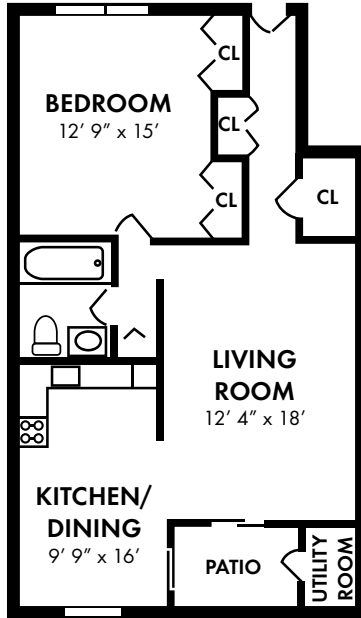

Welcome HOME

MAPLETON SQUARE

177 Willis Road • Dover, DE • 19901

Phone: 302-678-4515 • Fax: 302-678-9920

DOWNSTAIRS DICKENSON

ONE BEDROOM/ONE BATH - 780 sq. ft.

Square Footage is approximate

RENTAL INFORMATION*