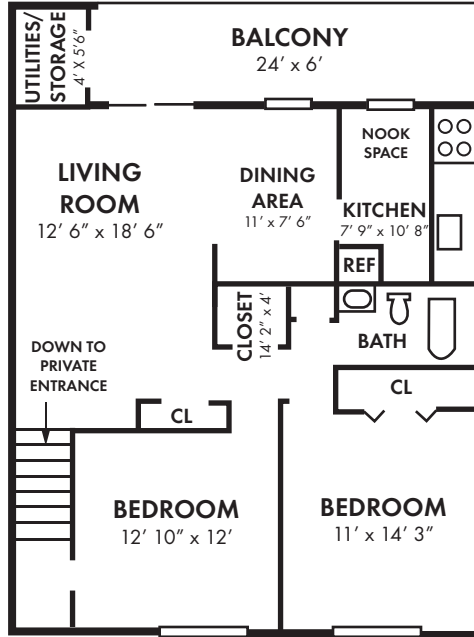

*All prices are subject to change without notice.

www.morgan-properties.com

Welcome HOME

MAPLETON SQUARE

177 Willis Road • Dover, DE • 19901

Phone: 302-678-4515 • Fax: 302-678-9920

DICKENSON

TWO BEDROOM/ONE BATH - 936 sq. ft.