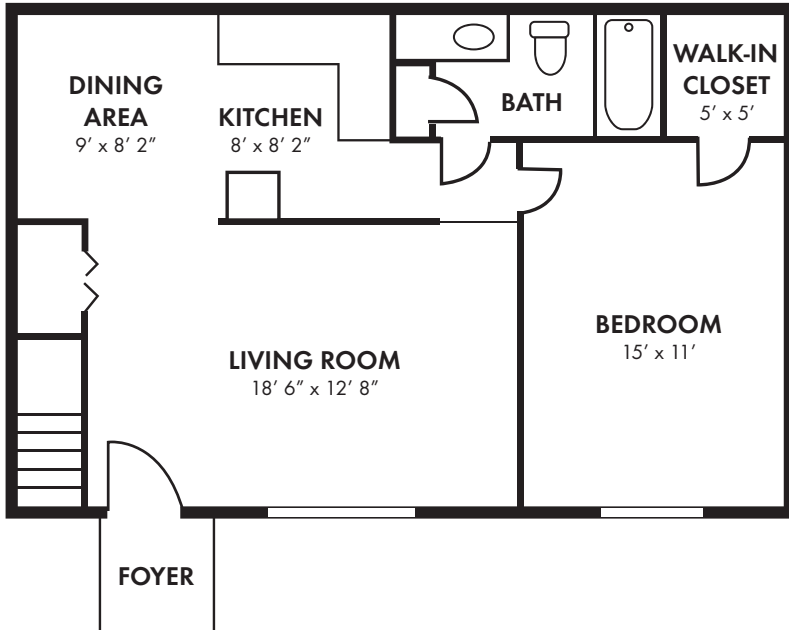

Welcome HOME

NIEUW AMSTERDAM

37 N. Maple Ave. • Marlton, NJ • 08053
Phone: 856-983-0370 • Fax: 856-983-5184

ONE BEDROOM/ONE BATH - 630 sq. ft.

Square Footage is approximate

RENTAL INFORMATION*

Date: _____

Leasing Professional: _____