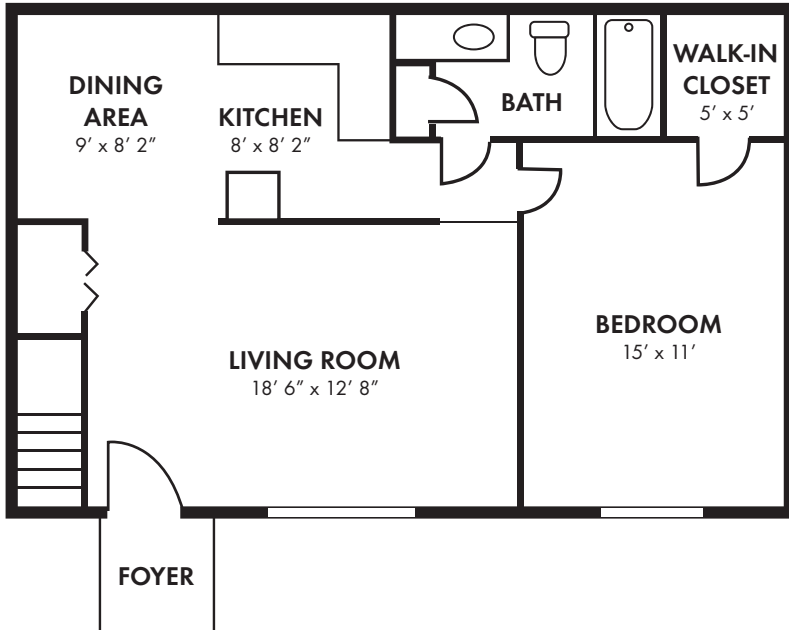

### ONE BEDROOM/ONE BATH - 630 sq. ft.

Square Footage is approximate