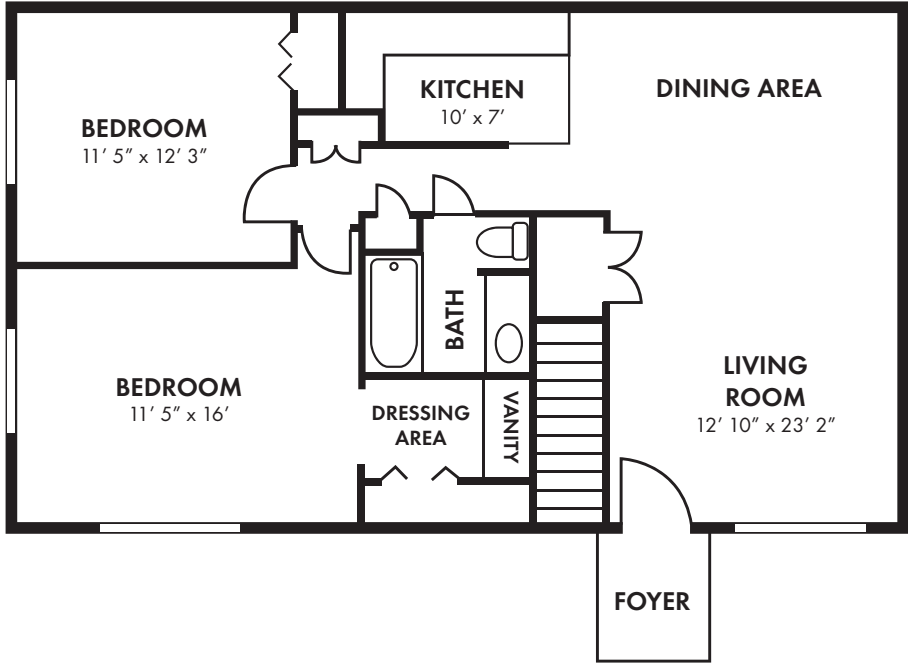

## NIEUW AMSTERDAM

37 N. Maple Ave. • Marlton, NJ • 08053  
Phone: 856-983-0370 • Fax: 856-983-5184

**TWO BEDROOM/ONE BATH - 903 sq. ft.**  
Square Footage is approximate