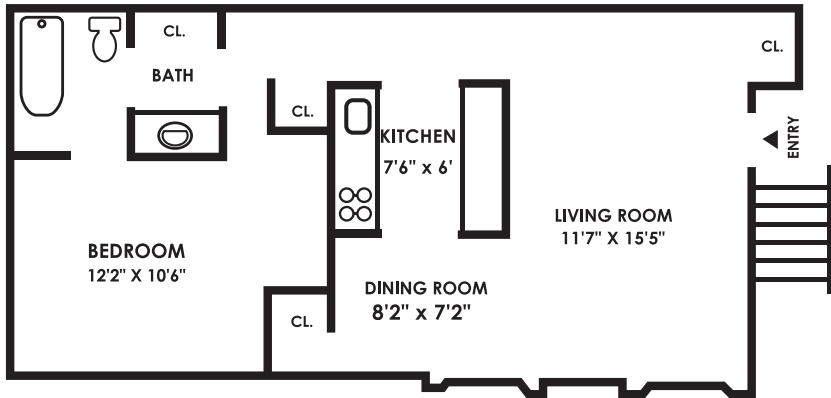

Welcome HOME

RED LION

10101 Northeast Avenue • Philadelphia, PA • 19116

Phone: 732-294-9911 • Fax: 732-294-0990

ONE BEDROOM / ONE BATH - 628 sq.ft.
Square Footage is approximate

RENTAL INFORMATION*

Date: _____

www.morgan-properties.com

Welcome HOME

RED LION

10101 Northeast Avenue • Philadelphia, PA • 19116

Phone: 732-294-9911 • Fax: 732-294-0990

TWO BEDROOM / TWO BATH - 817 sq.ft.
Square Footage is approximate

RENTAL INFORMATION*