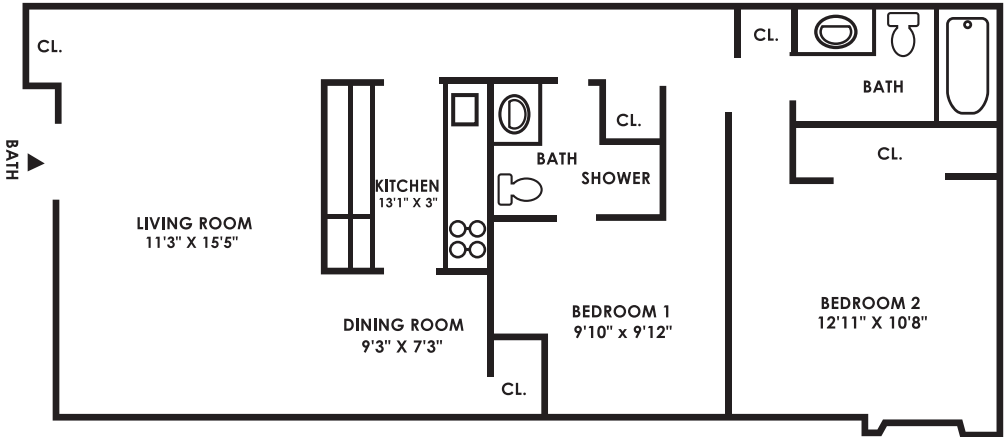

Welcome HOME

RED LION

10101 Northeast Avenue • Philadelphia, PA • 19116

Phone: 732-294-9911 • Fax: 732-294-0990

ONE BEDROOM / ONE BATH - 628 sq.ft.
Square Footage is approximate

RENTAL INFORMATION*

Date: _____

www.morgan-properties.com

Welcome HOME

RED LION

10101 Northeast Avenue • Philadelphia, PA • 19116

Phone: 732-294-9911 • Fax: 732-294-0990

TWO BEDROOM / TWO BATH - 817 sq.ft.
Square Footage is approximate

RENTAL INFORMATION*