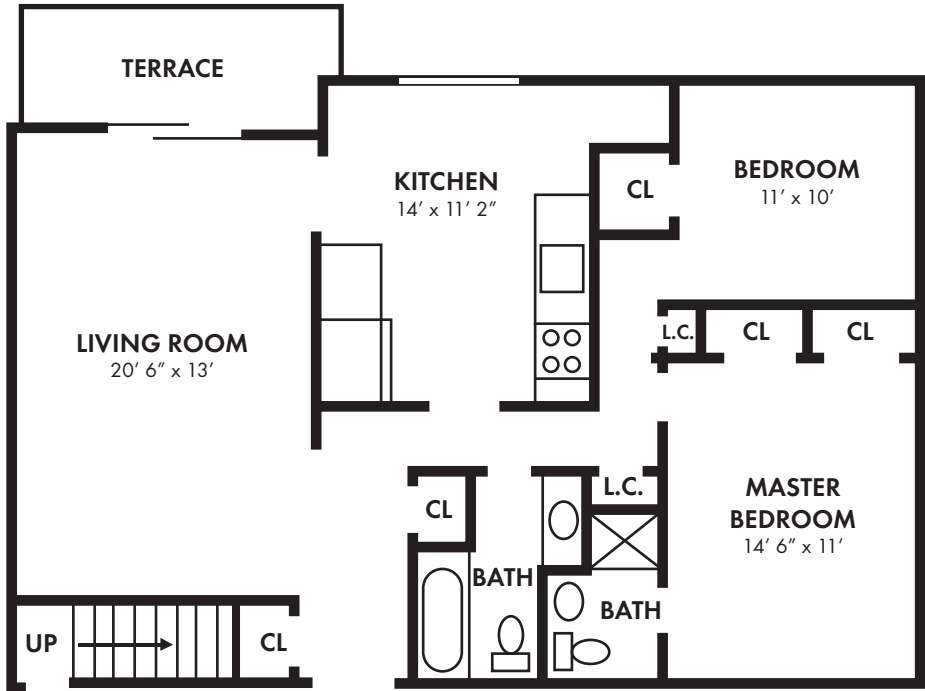

Other: \$ _____

*All prices are subject to change without notice.

www.morgan-properties.com

Welcome HOME

TANGLEWOOD TERRACE

16 Lenox Court • Piscataway, NJ • 08854
Phone: 732-752-0030 • Fax: 732-752-7753

TWO BEDROOM/ONE BATH - 775 sq. ft.

Special: \$ _____

Other: \$ _____

*All prices are subject to change without notice.

www.morgan-properties.com

Welcome HOME

TANGLEWOOD TERRACE

16 Lenox Court • Piscataway, NJ • 08854
Phone: 732-752-0030 • Fax: 732-752-7753

TWO BEDROOM/TWO BATH - 825 sq. ft.

Square Footage is approximate

RENTAL INFORMATION*

Date: _____

Leasing Professional: _____

Apartment Rent: \$ _____

Application Fee: \$ _____

Reservation Fee: \$ _____