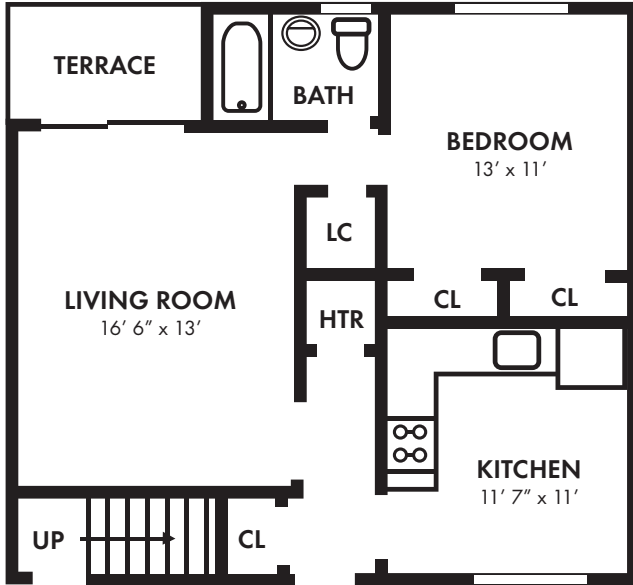

Welcome HOME

TANGLEWOOD TERRACE

16 Lenox Court • Piscataway, NJ • 08854
Phone: 732-752-0030 • Fax: 732-752-7753

ONE BEDROOM/ONE BATH - 550 sq. ft.

Square Footage is approximate

RENTAL INFORMATION*

Date: _____

www.morgan-properties.com

Welcome HOME

TANGLEWOOD TERRACE

16 Lenox Court • Piscataway, NJ • 08854
Phone: 732-752-0030 • Fax: 732-752-7753

ONE BEDROOM/ONE BATH DELUXE - 700 sq. ft.
Square Footage is approximate