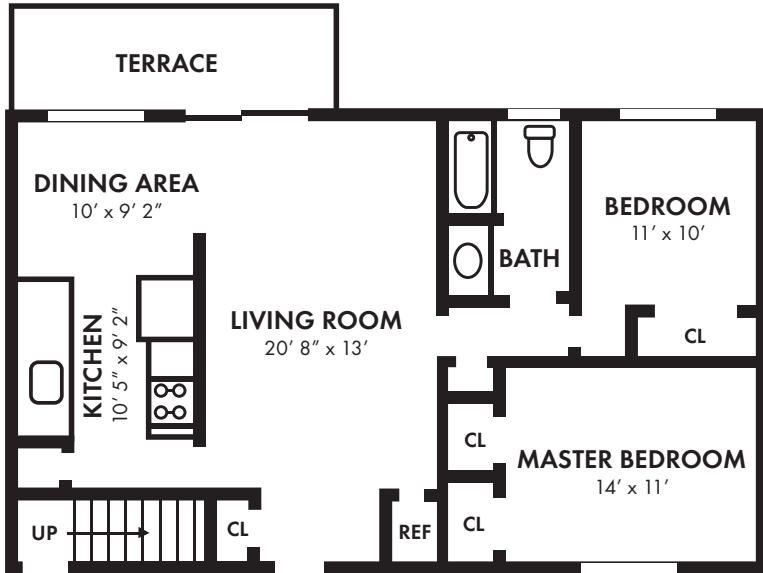

www.morgan-properties.com

Welcome HOME

TANGLEWOOD TERRACE

16 Lenox Court • Piscataway, NJ • 08854
Phone: 732-752-0030 • Fax: 732-752-7753

ONE BEDROOM/ONE BATH DELUXE - 700 sq. ft.
Square Footage is approximate

Other: \$ _____

*All prices are subject to change without notice.

www.morgan-properties.com

Welcome HOME

TANGLEWOOD TERRACE

16 Lenox Court • Piscataway, NJ • 08854
Phone: 732-752-0030 • Fax: 732-752-7753

TWO BEDROOM/ONE BATH - 775 sq. ft.