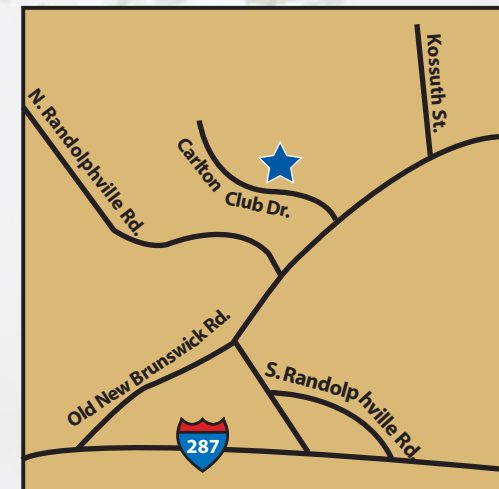

Welcome HOME

TANGLEWOOD TERRACE APARTMENTS

16 LENOX COURT
PISCATAWAY, NJ 08854

Phone: 732-752-0030

www.morgan-properties.com

DIRECTIONS:

From Route 287 North, take exit 7 (South Randolphville Road). Turn right at end of exit, then right onto Old New Brunswick Road. The property is approximately 1/2 mile on your left.

WELCOME TO TANGLEWOOD TERRACE

Tanglewood Terrace is conveniently tucked away just off Route 287. Close to the New Jersey Turnpike and the Garden State Parkway and within 45 minutes of New York City.

All team members of Morgan Properties are committed to providing exceptional service to our residents. We are committed to providing our residents with prompt assistance and personalized attention. Every team member takes pride in demonstrating respect, politeness and service with a smile.

COMMUNITY FEATURES:

- Private entrances
- On-site laundry care centers
- Pets welcome
- Trash removal, landscaping & snow removal included
- Beautifully landscaped grounds
- Near Route 287, New Jersey Turnpike & Garden State Parkway
- 45 minutes to New York
- 24-hour emergency maintenance
- Professionally managed by Morgan Properties