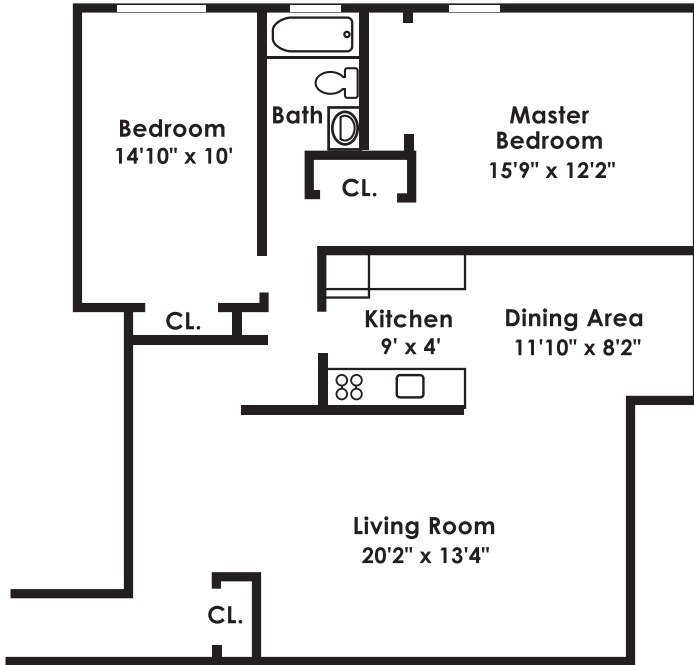

Welcome HOME

WESTMINSTER TOWERS

801 North Broad Street • Elizabeth, NJ • 07208

Phone: 908-351-9555 • Fax: 908-820-8852

ONE BEDROOM / ONE BATH - 660 sq.ft.

Square Footage is approximate

RENTAL INFORMATION*

Date: _____

www.morgan-properties.com

Welcome HOME

WESTMINSTER TOWERS

801 North Broad Street • Elizabeth, NJ • 07208

Phone: 908-351-9555 • Fax: 908-820-8852

TWO BEDROOM / ONE BATH - 900 sq.ft.

Square Footage is approximate