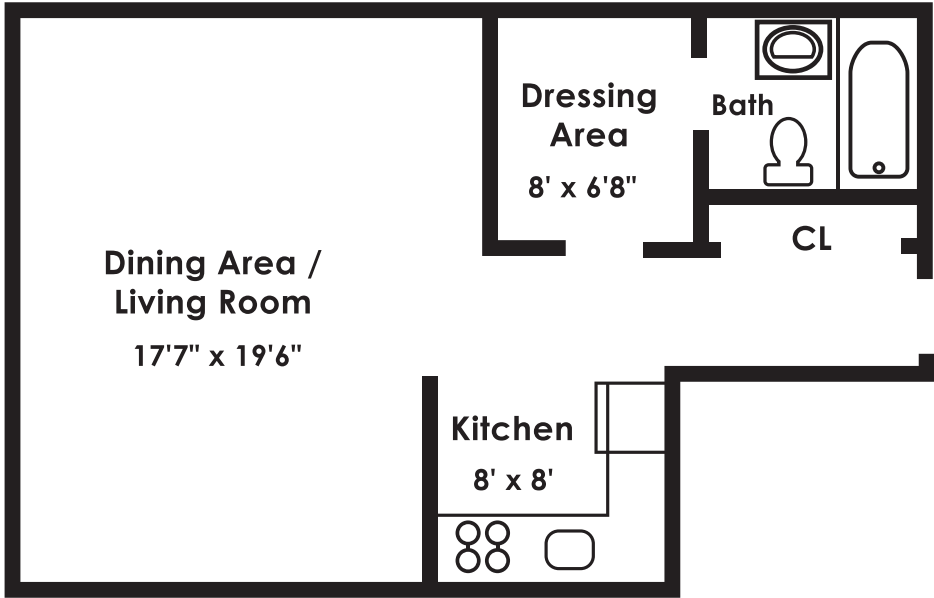

LIVING ROOM/ ONE BATH - 450 sq.ft.

Square Footage is approximate

RENTAL INFORMATION*

Date: _____

Leasing Professional: _____

Apartment Rent: \$ _____

Application Fee: \$ _____

Reservation Fee: \$ _____