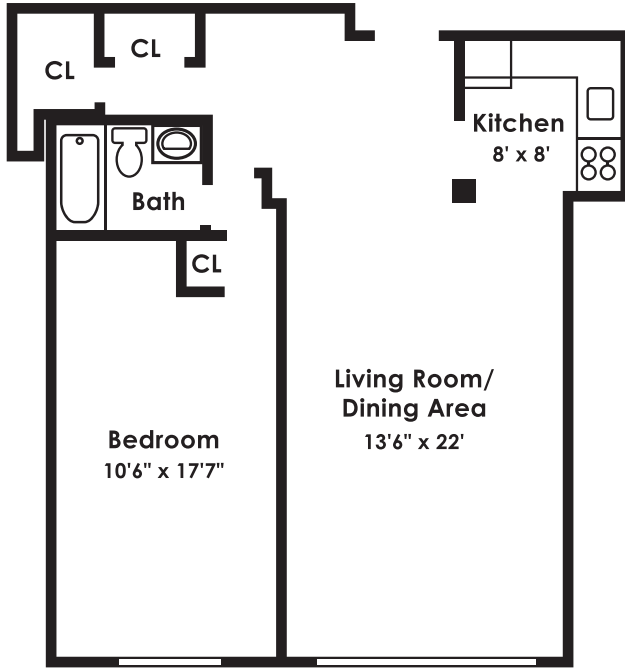

Welcome HOME

WESTMINSTER TOWERS

801 North Broad Street • Elizabeth, NJ • 07208

Phone: 908-351-9555 • Fax: 908-820-8852

ONE BEDROOM / ONE BATH - 660 sq.ft.

Square Footage is approximate

RENTAL INFORMATION*

Date: _____

www.morgan-properties.com

Welcome HOME

WESTMINSTER TOWERS

801 North Broad Street • Elizabeth, NJ • 07208

Phone: 908-351-9555 • Fax: 908-820-8852

TWO BEDROOM / ONE BATH - 900 sq.ft.

Square Footage is approximate