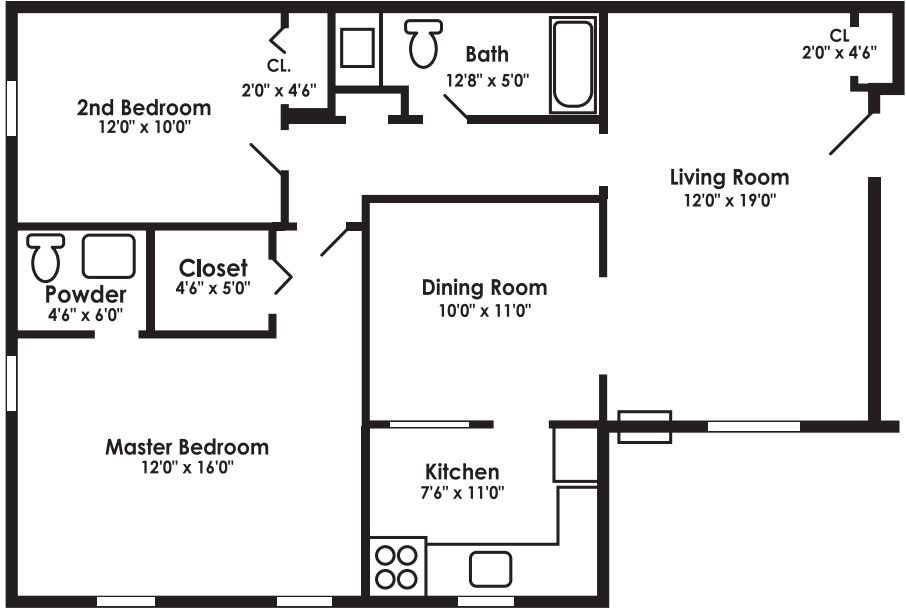

www.morgan-properties.com

Welcome HOME

WOODACRES

915 Cedar Tree Lane • Claymont, DE • 19703

Phone: 302-792-0243 • Fax: 302-792-0870

TWO BEDROOM / TWO BATH - 1155 sq.ft.
 Square Footage is approximate

RENTAL INFORMATION*