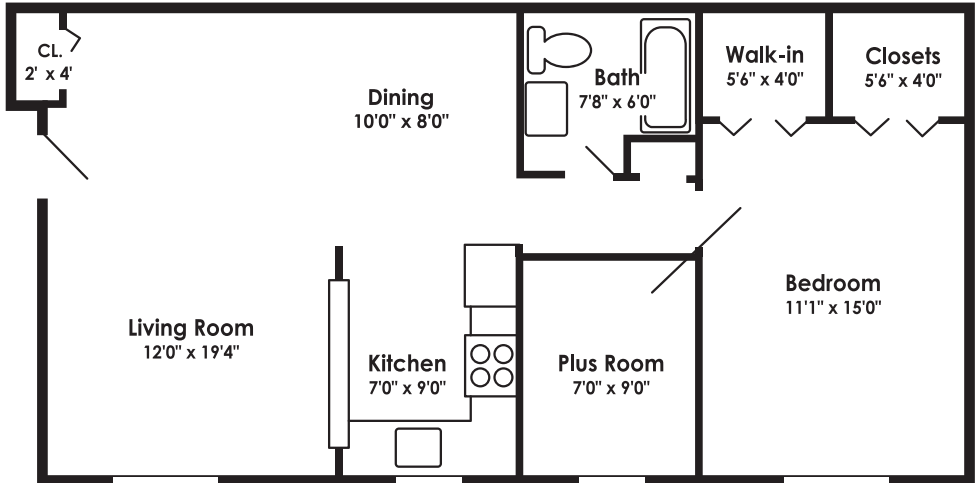

Welcome HOME

WOODACRES

915 Cedar Tree Lane • Claymont, DE • 19703

Phone: 302-792-0243 • Fax: 302-792-0870

ONE BEDROOM / ONE BATH - 787 sq.ft.

Square Footage is approximate

RENTAL INFORMATION*

Date: _____

www.morgan-properties.com

Welcome HOME

WOODACRES

915 Cedar Tree Lane • Claymont, DE • 19703

Phone: 302-792-0243 • Fax: 302-792-0870

TWO BEDROOM / TWO BATH - 1155 sq.ft.
 Square Footage is approximate

RENTAL INFORMATION*